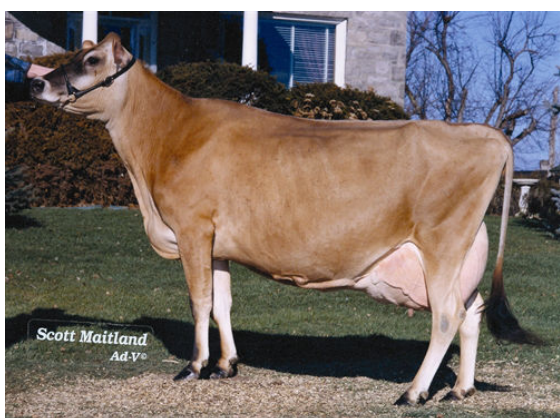

BILLINGS BERRETTA DOROTHY
FOURTH DAM